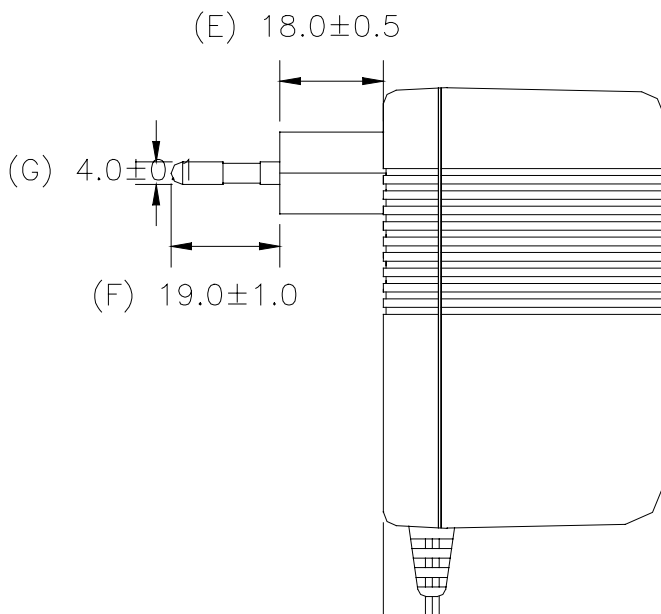

Linear Power Adapters & Transformers

L4D-XY Series

AC/AC ADAPTERS

TUV NO.: S9853543

UL NO.: E192841

No	Model No.	INPUT(AC)		OUTPUT(AC)		TUV Listed	CE Listed	CB Listed	BS Listed	CUL Listed
		VOLT.	Hz	VOLTAGE	Full Load(mA)					
1	L4D-045100	230	50	4.5	1000					
2	L4D-060080	230	50	6	800					
3	L4D-060100	230	50	6	1000					
4	L4D-075080	230	50	7.5	800					
5	L4D-075100	230	50	7.5	1000					
6	L4D-090065	230	50	9	650					
7	L4D-090080	230	50	9	800					
8	L4D-090100	230	50	9	1000					
9	L4D-100100	230	50	10	1000					
10	L4D-120060	230	50	12	600					
11	L4D-120070	230	50	12	700					
12	L4D-120080	230	50	12	800					
13	L4D-120083	230	50	12	830					
14	L4D-135060	230	50	13.5	600					
15	L4D-150040	230	50	15	400					
16	L4D-150050	230	50	15	500					
17	L4D-160050	230	50	16	500					
18	L4D-180040	230	50	18	400					
19	L4D-180050	230	50	18	500					
20	L4D-240030	230	50	24	300					
21	L4D-240035	230	50	24	350					

Linear Power Adapters & Transformers

L4D-XY L4D-XYR

SL Spec Lin Enterprise Co.,Ltd.

2F,No.6,Alley 17 , Lane 42 , Chung Hsing N. St., San Chung City , Taipei Hsien , Taiwan , R.O.C

TEL : 886-2-2999-1395 FAX : 886-2-2278-1629 E-mail : speclin@ms22.hinet.net