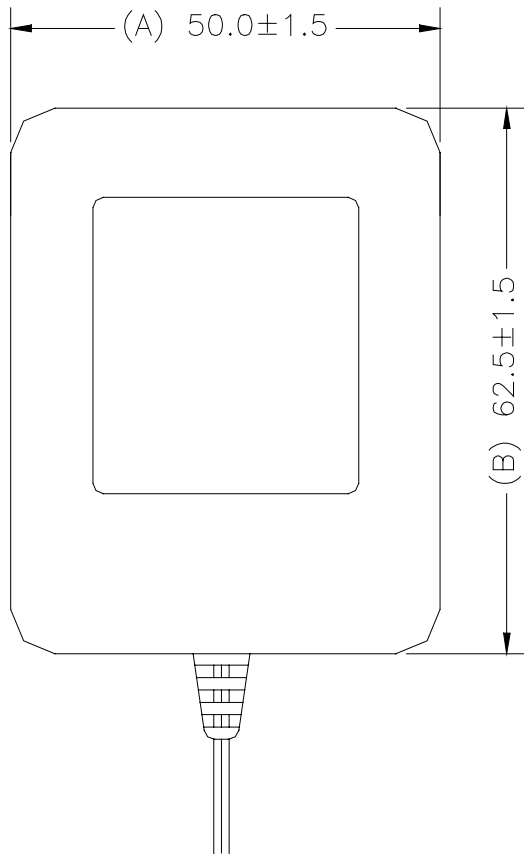

Linear Power Adapters & Transformers

L4D-XY Series

AC/AC ADAPTERS

TUV NO.: S9853543

UL NO.: E192841

No	Model No.	INPUT(AC)		OUTPUT(AC)		TUV Listed	CE Listed	CB Listed	BS Listed	CUL Listed
		VOLT.	Hz	VOLTAGE	Full Load(mA)					
1	L4D-045100	230	50	4.5	1000					
2	L4D-060080	230	50	6	800					
3	L4D-060100	230	50	6	1000					
4	L4D-075080	230	50	7.5	800					
5	L4D-075100	230	50	7.5	1000					
6	L4D-090065	230	50	9	650					
7	L4D-090080	230	50	9	800					
8	L4D-090100	230	50	9	1000					
9	L4D-100100	230	50	10	1000					
10	L4D-120060	230	50	12	600					
11	L4D-120070	230	50	12	700					
12	L4D-120080	230	50	12	800					
13	L4D-120083	230	50	12	830					
14	L4D-135060	230	50	13.5	600					
15	L4D-150040	230	50	15	400					
16	L4D-150050	230	50	15	500					
17	L4D-160050	230	50	16	500					
18	L4D-180040	230	50	18	400					
19	L4D-180050	230	50	18	500					
20	L4D-240030	230	50	24	300					
21	L4D-240035	230	50	24	350					

Linear Power Adapters & Transformers

L4D-XY L4D-XYR

SL Spec Lin Enterprise Co.,Ltd.

2F,No.6,Alley 17 , Lane 42 , Chung Hsing N. St., San Chung City , Taipei Hsien , Taiwan , R.O.C

TEL : 886-2-2999-1395 FAX : 886-2-2278-1629 E-mail : speclin@ms22.hinet.net